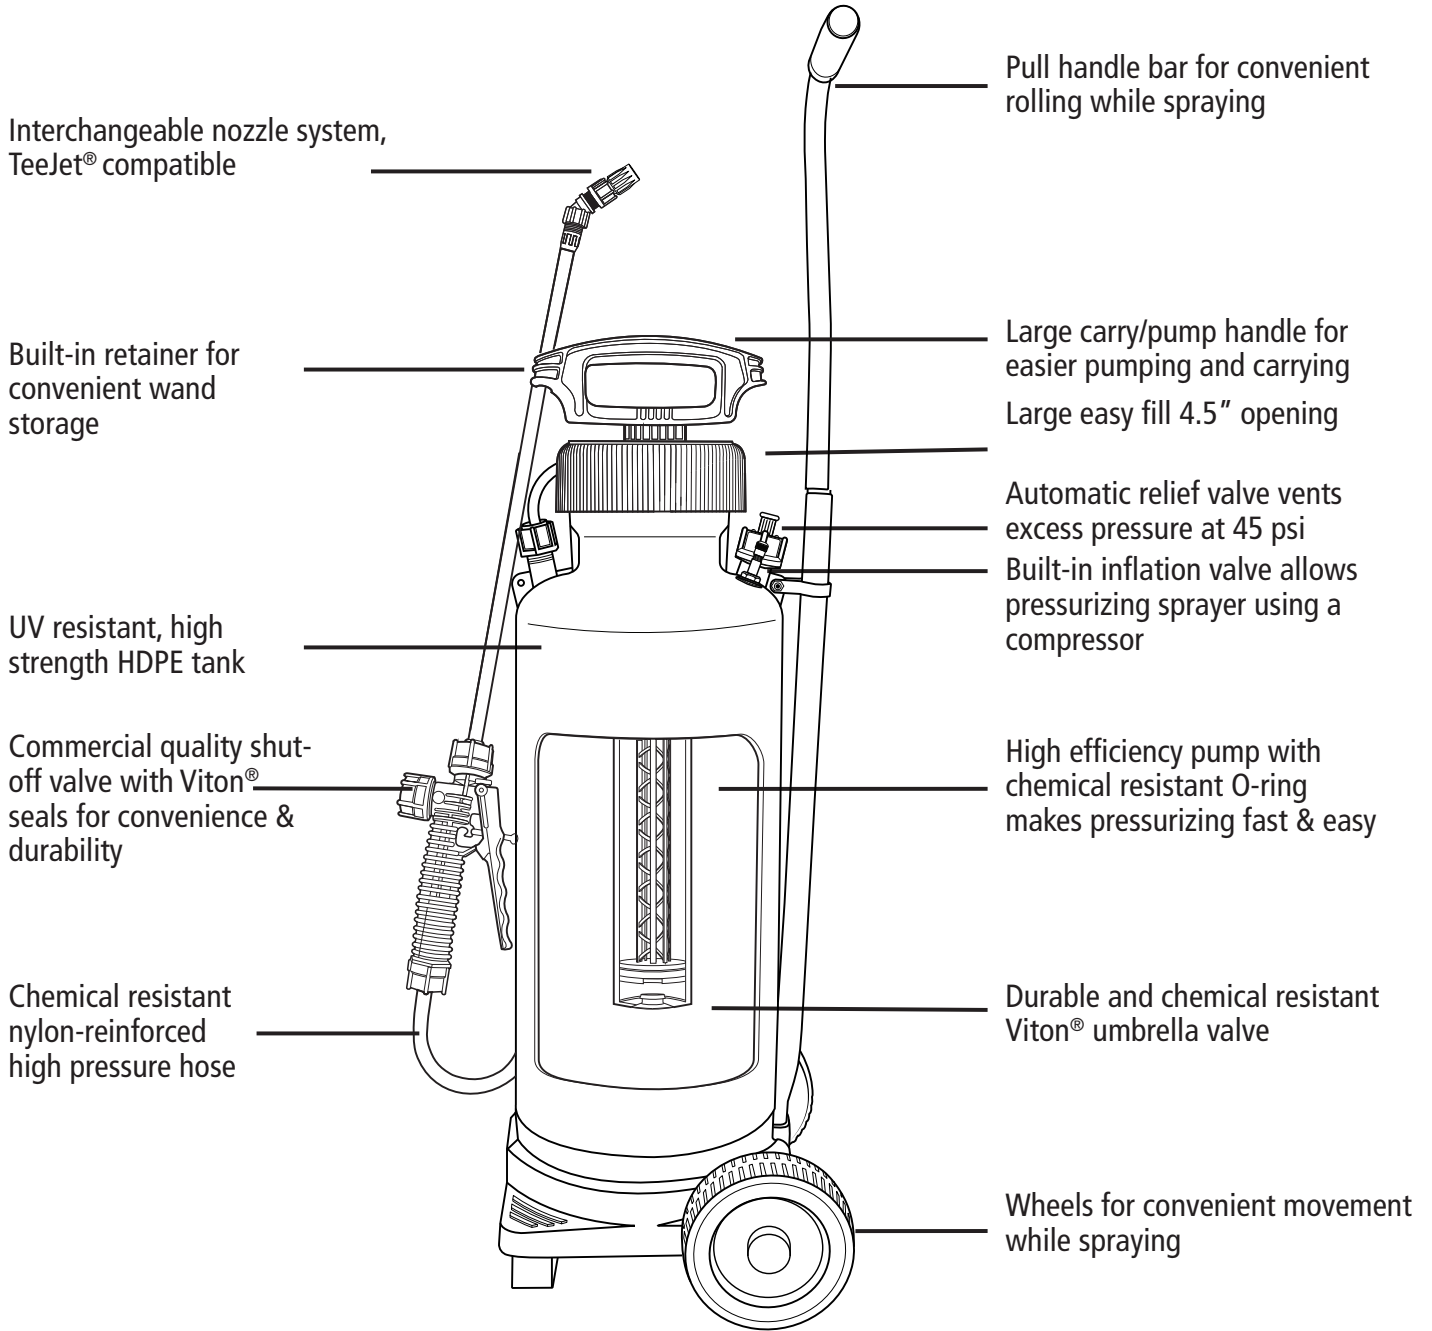

THE INSIDE STORY

Chemical resistant Viton® seals in key locations withstand harsh chemicals for long service and durability. Includes 4 nozzles to meet virtually every spraying need. Accepts TeeJet® nozzle tips.