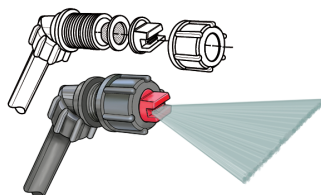

- Viton® seals in key locations for durability and safety with a wide variety of chemicals.
- Wheels and pull handle for convenient movement while spraying.
- High-density polyethylene (HDPE) tank with ultra-violet inhibitors; will not dent, crack, or corrode.
- 72" nylon-reinforced hose for extended reach.
- Large piston pump pressurizes the sprayer as much as 50% faster than the competition.
- Automatic pressure relief valve releases pressure at 45 psi and may be used to release pressure manually when desired.
- Built-in inflation valve allows pressurizing sprayer using a compressor
- 28" unbreakable wand and commercial shut-off valve assembly.
- Four-nozzle assortment for multiple spraying tasks: adjustable, fan spray, hollow cone, and jet stream nozzles. Accepts TeeJet® type nozzles.
- 4.5" opening allows easy filling and thorough cleaning.
- Extra large pump handle with built-in wand retainer for convenient carrying and pumping.
- Commercial shut-off valve with lock-on/lock-off feature reduces user fatigue.
- 5-year commercial warranty against defects in material and workmanship.

5100 Chestnut Avenue • Newport News, VA 23605 • Phone: (757) 245-4228 • Fax: (757) 245-0800
www.us.solo.global

THE INSIDE STORY

Chemical resistant Viton® seals in key locations withstand harsh chemicals for long service and durability. Includes 4 nozzles to meet virtually every spraying need. Accepts TeeJet® nozzle tips.

Adjustable Nozzle

Fan Spray

Hollow Cone

Jet Stream

5100 Chestnut Avenue • Newport News, VA 23605 • Phone: (757) 245-4228 • Fax: (757) 245-0800
www.us.solo.global