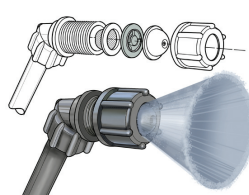

- Viton® seals in key locations for durability and safety with a wide variety of chemicals.
- Wheels and pull handle for convenient movement while spraying.
- High-density polyethylene (HDPE) tank with ultra-violet inhibitors; will not dent, crack, or corrode.
- 72" nylon-reinforced hose for extended reach.
- Large piston pump pressurizes the sprayer as much as 50% faster than the competition.
- Automatic pressure relief valve releases pressure at 45 psi and may be used to release pressure manually when desired.
- Built-in inflation valve allows pressurizing sprayer using a compressor
- 28" unbreakable wand and commercial shut-off valve assembly.
- Four-nozzle assortment for multiple spraying tasks: adjustable, fan spray, hollow cone, and jet stream nozzles. Accepts TeeJet® type nozzles.
- 4.5" opening allows easy filling and thorough cleaning.
- Extra large pump handle with built-in wand retainer for convenient carrying and pumping.
- Commercial shut-off valve with lock-on/lock-off feature reduces user fatigue.
- 5-year commercial warranty against defects in material and workmanship.

5100 Chestnut Avenue • Newport News, VA 23605 • Phone: (757) 245-4228 • Fax: (757) 245-0800
www.us.solo.global

THE INSIDE STORY

Chemical resistant Viton® seals in key locations withstand harsh chemicals for long service and durability. Includes 4 nozzles to meet virtually every spraying need. Accepts TeeJet® nozzle tips.

Adjustable Nozzle

Fan Spray

Hollow Cone

Jet Stream

5100 Chestnut Avenue • Newport News, VA 23605 • Phone: (757) 245-4228 • Fax: (757) 245-0800
www.us.solo.global