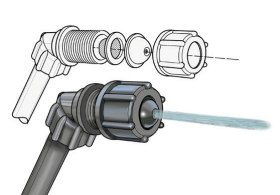

- Viton® seals in key locations for durability and safety with a wide variety of chemicals.
- Wheels and pull handle for convenient movement while spraying.
- High-density polyethylene (HDPE) tank with ultra-violet inhibitors; will not dent, crack, or corrode.
- 72" nylon-reinforced hose for extended reach.
- Large piston pump pressurizes the sprayer as much as 50% faster than the competition.
- Automatic pressure relief valve releases pressure at 45 psi and may be used to release pressure manually when desired.
- Built-in inflation valve allows pressurizing sprayer using a compressor
- 28" unbreakable wand and commercial shut-off valve assembly.
- Four-nozzle assortment for multiple spraying tasks: adjustable, fan spray, hollow cone, and jet stream nozzles. Accepts TeeJet® type nozzles.
- 4.5" opening allows easy filling and thorough cleaning.
- Extra large pump handle with built-in wand retainer for convenient carrying and pumping.
- Commercial shut-off valve with lock-on/lock-off feature reduces user fatigue.
- 5-year commercial warranty against defects in material and workmanship.

5100 Chestnut Avenue • Newport News, VA 23605 • Phone: (757) 245-4228 • Fax: (757) 245-0800
www.us.solo.global

THE INSIDE STORY

Chemical resistant Viton® seals in key locations withstand harsh chemicals for long service and durability. Includes 4 nozzles to meet virtually every spraying need. Accepts TeeJet® nozzle tips.

Adjustable Nozzle

Fan Spray

Hollow Cone

Jet Stream

5100 Chestnut Avenue • Newport News, VA 23605 • Phone: (757) 245-4228 • Fax: (757) 245-0800
www.us.solo.global